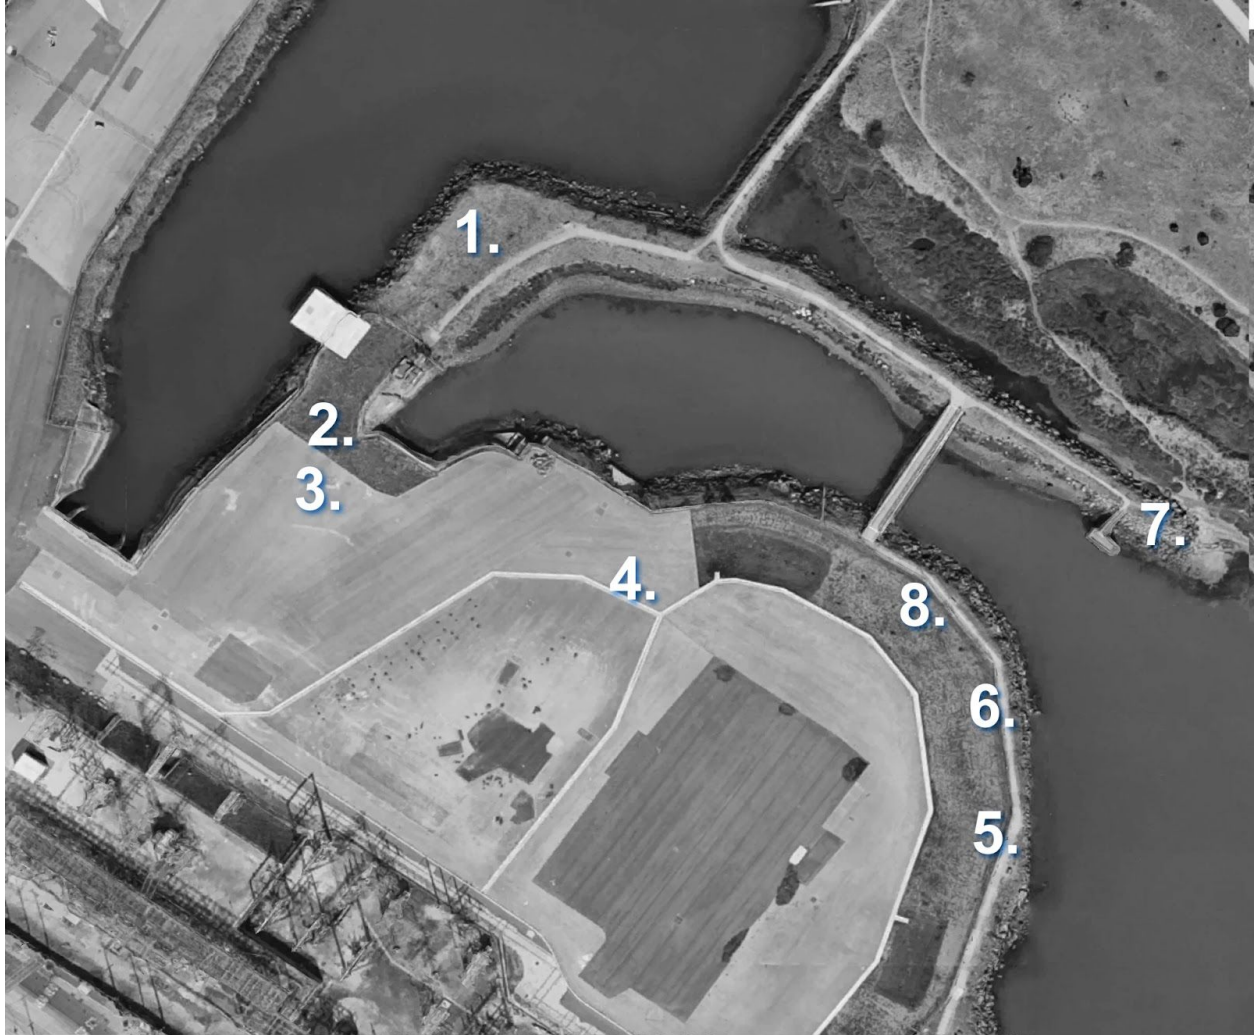

tis is ara ray its a headwind

Chris Sollars & Nolan Jankowski

Heron's Head Park San Francisco, CA

Sunday October 21, 2018 • 2:00-5:00pm

Tis Is Ara Ray Its A Headwind is a one day exhibition at Heron's Head Park featuring a series of collaborative works by Chris Sollars & Nolan Sheehan Jankowski from their project Bay Cycle, a 288 bicycle ride around the entire shore of the San Francisco Bay. Through a series of sculptures and video Jankowski and Sollars explore the border where water meets land. Drawing from a shared mantra, #keepitontheright, and #noinsonlyouts, Sollars and Jankowski spent four days navigating the Bay without shelter and specific directions, trading goods and services in exchange for aid. Works in *Tis Is Ara Ray Its A Headwind* have been pulled from the Bay as a source for socks, buoys, bikes, bags, bay memes, and bottles.

Previously Nolan collaborated with Chris on Watershed, a series of performances that lead viewers to water thru the physical properties within the city of San Francisco that both comprise and comprise the watershed. Watershed is composed of: Creek Walks (Lead to Water) and Water Shed (On the Water).

1. **Bay Meme Bench** 2016-2018
Bay Memes
2. **No Inside Sleepers** 2018
Found Parachute, Foraged Bay Shoreline Plants
3. **Bay Cycle** 2016-2018
Video 3 channel POV
Bicycle, Monitors, Video
4. **Bay Cycle Vests** 2016
Reflective Bay Cycle Vests
5. **Water Bottle Viaduct** 2017-2018
Reclaimed Bicycle Water Bottles
6. **Buoy Bike** 2018
Found Buoy & Bicycle
7. **Windsocks** 2016-2017
Found Socks, Two Deconstructed Bicycles
8. **Water Bottles** 2018
Ice cast water bottles